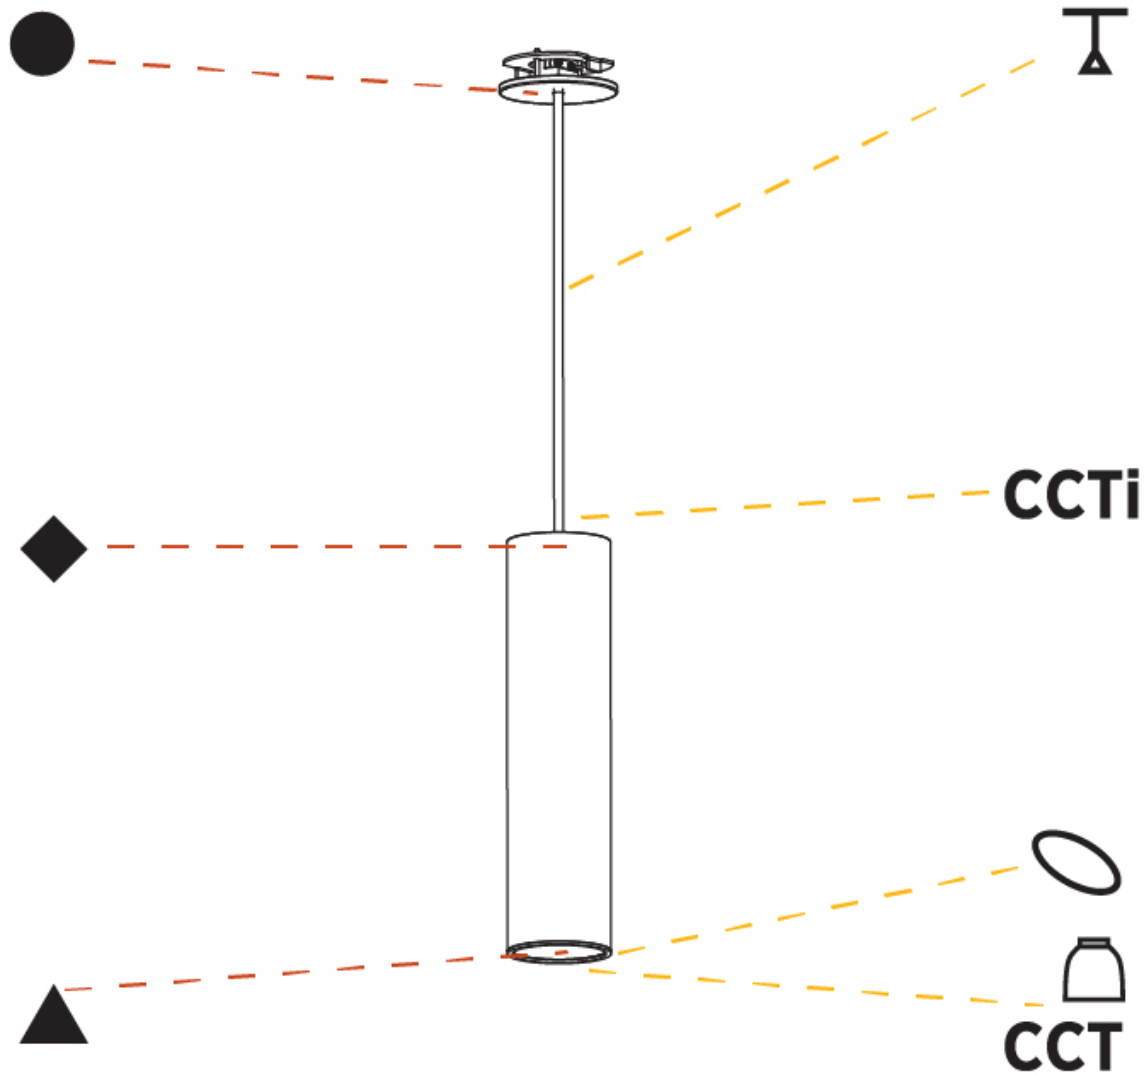

GENERAL

Series: Hangover
Subseries: Hangover Monopoint Recessed Canopy
Brand: Prolicht
Division: Architectural
Mounting Type: Suspension
Mounting Location: Ceiling
Subcategory: Pendant

PHYSICAL

Shape: Cylinder
Diameter (mm): 75
Diameter (in): 2 ¹⁵ / ₁₆
Height (mm): 300
Height (in): 11 ¹³ / ₁₆
Max. Overall Height (mm): 2300
Max. Overall Height (in): 90 ⁹ / ₁₆
Light Distribution: Downlight
Diffuser: Shine Ring 0-6
Fixture Finish: SSR / BKV / CWI / CRY / HAB / UFT / ITA / RUA / FTG / MYG / LOD / PUS / FRO / FUP / KIA / POP / BLS / SPG / MEY / GOH / GUM / CHC / COM / ABZ / JAG / OBR / MOS / ROR
Fixture Material: Aluminum
Cable Details: 2000mm / 6000mmm Cable in White / Black / Orange / Red
Cut-out Measurements: 68mm / 2 11/16"

OPTICAL

Reflector: 18 / 36 / 52

RATINGS AND CERTIFICATIONS

Certified By: Certified for North American Standards
IP rating: IP20

HANGOVER MONOPOINT RECESSED CANOPY SUSPENSION

A300158-

PROJECT	_____
TYPE	_____
SPECIFIER	_____
QUANTITY	_____
DATE	_____

GENERAL

Series: Hangover
Subseries: Hangover Monopoint Recessed Canopy
Brand: Prolicht
Division: Architectural
Mounting Type: Suspension
Mounting Location: Ceiling
Subcategory: Pendant

PHYSICAL

Shape: Cylinder
Diameter (mm): 75
Diameter (in): 2 ¹⁵ / ₁₆
Height (mm): 300
Height (in): 11 ¹³ / ₁₆
Max. Overall Height (mm): 2300
Max. Overall Height (in): 90 ⁹ / ₁₆
Light Distribution: Direct / Indirect / Downlight
Diffuser: Shine Ring 0-6
Fixture Finish: SSR / BKV / CWI / CRY / HAB / UFT / ITA / RUA / FTG / MYG / LOD / PUS / FRO / FUP / KIA / POP / BLS / SPG / MEY / GOH / GUM / CHC / COM / ABZ / JAG / OBR / MOS / ROR
Fixture Material: Aluminum
Cable Details: 2000mm / 6000mm Cable in White / Black / Orange / Red
Cut-out Measurements: 68mm / 2 11/16"