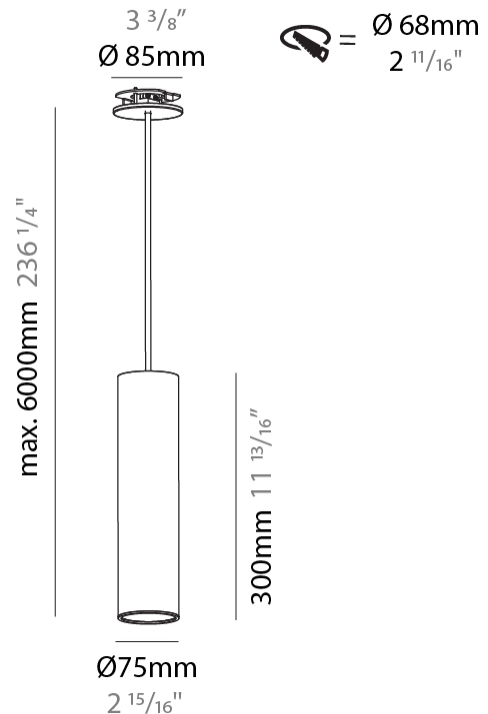

GENERAL

Series: Hangover
Subseries: Hangover Monopoint Recessed Canopy
Brand: Prolicht
Division: Architectural
Mounting Type: Suspension
Mounting Location: Ceiling
Subcategory: Pendant

PHYSICAL

Shape: Cylinder
Diameter (mm): 75
Diameter (in): 2 ¹⁵ / ₁₆
Height (mm): 300
Height (in): 11 ¹³ / ₁₆
Max. Overall Height (mm): 2300
Max. Overall Height (in): 90 ⁹ / ₁₆
Light Distribution: Downlight
Diffuser: Shine Ring 0-6
Fixture Finish: SSR / BKV / CWI / CRY / HAB / UFT / ITA / RUA / FTG / MYG / LOD / PUS / FRO / FUP / KIA / POP / BLS / SPG / MEY / GOH / GUM / CHC / COM / ABZ / JAG / OBR / MOS / ROR
Fixture Material: Aluminum
Cable Details: 2000mm / 6000mmm Cable in White / Black / Orange / Red
Cut-out Measurements: 68mm / 2 11/16"

OPTICAL

Reflector: 18 / 36 / 52

RATINGS AND CERTIFICATIONS

Certified By: Certified for North American Standards
IP rating: IP20

HANGOVER MONOPOINT RECESSED CANOPY SUSPENSION

A300158-

PROJECT	_____
TYPE	_____
SPECIFIER	_____
QUANTITY	_____
DATE	_____

GENERAL

Series: Hangover
Subseries: Hangover Monopoint Recessed Canopy
Brand: Prolicht
Division: Architectural
Mounting Type: Suspension
Mounting Location: Ceiling
Subcategory: Pendant

PHYSICAL

Shape: Cylinder
Diameter (mm): 75
Diameter (in): 2 ¹⁵ / ₁₆
Height (mm): 300
Height (in): 11 ¹³ / ₁₆
Max. Overall Height (mm): 2300
Max. Overall Height (in): 90 ⁹ / ₁₆
Light Distribution: Direct / Indirect / Downlight
Diffuser: Shine Ring 0-6
Fixture Finish: SSR / BKV / CWI / CRY / HAB / UFT / ITA / RUA / FTG / MYG / LOD / PUS / FRO / FUP / KIA / POP / BLS / SPG / MEY / GOH / GUM / CHC / COM / ABZ / JAG / OBR / MOS / ROR
Fixture Material: Aluminum
Cable Details: 2000mm / 6000mm Cable in White / Black / Orange / Red
Cut-out Measurements: 68mm / 2 11/16"